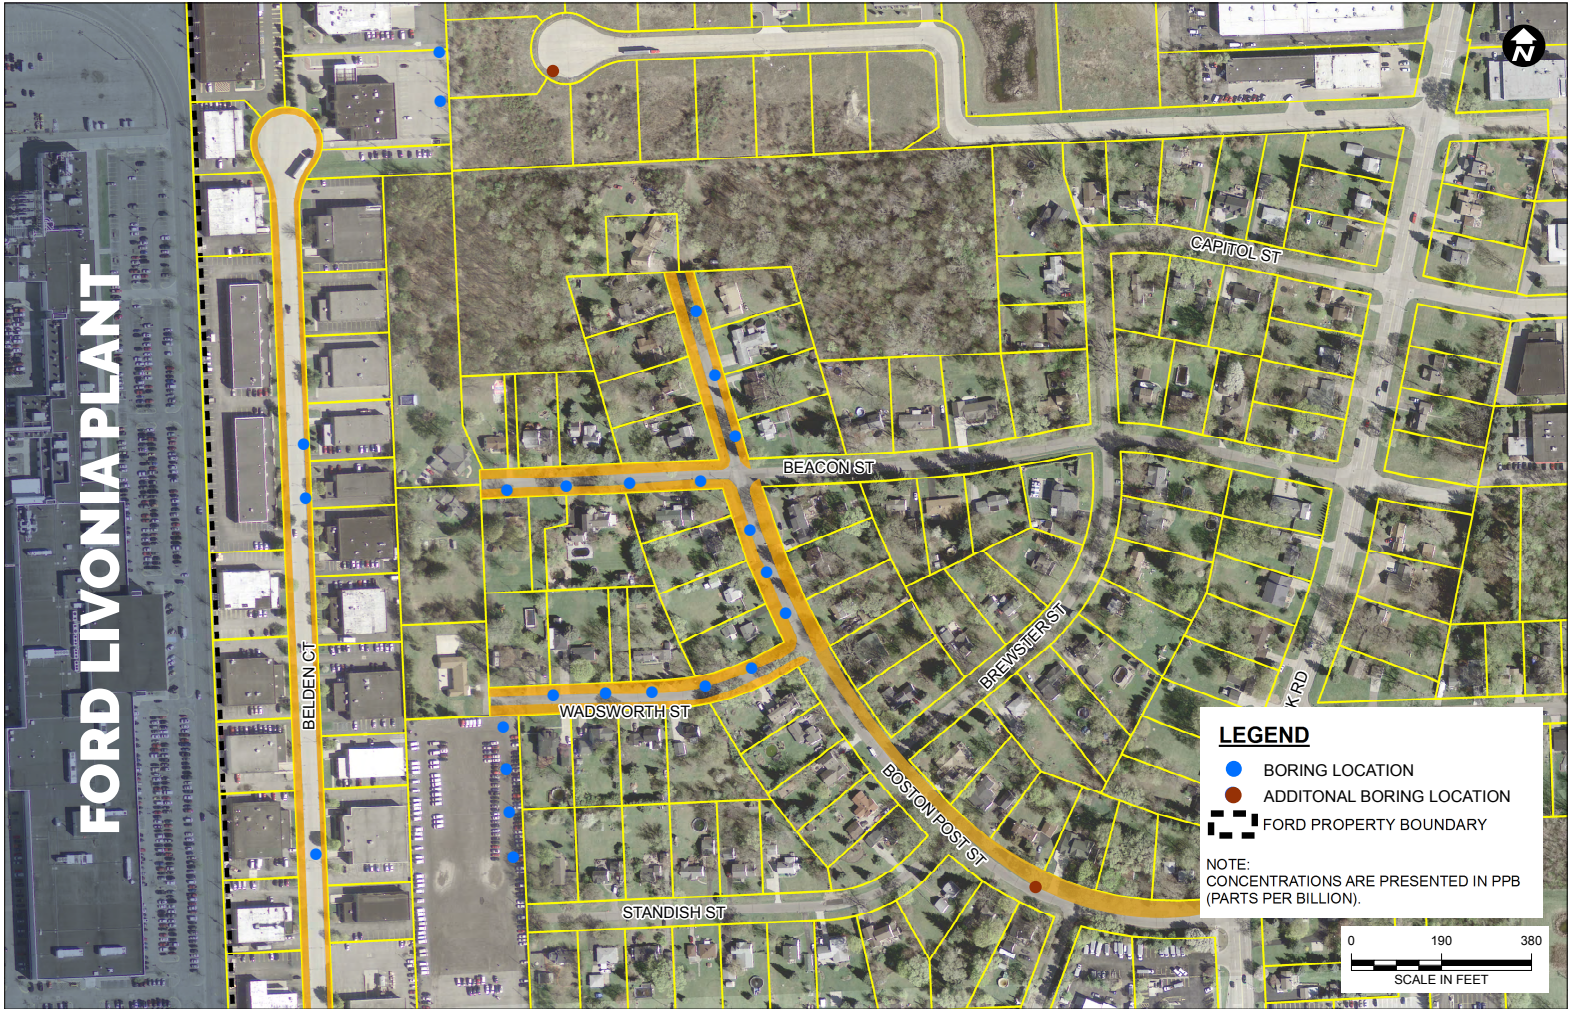

FORD LIVONIA TRANSMISSION PLANT: BOSTON BEACON PROJECT

WHERE ARE WE TESTING?

TESTING LOCATIONS

Wadsworth St. Beacon St.
Boston Post St. Belden Ct.

All testing will take place on public right of ways and not private property. Exact boring spots will vary, and depend on utility locations (sewer, electricity, etc.)